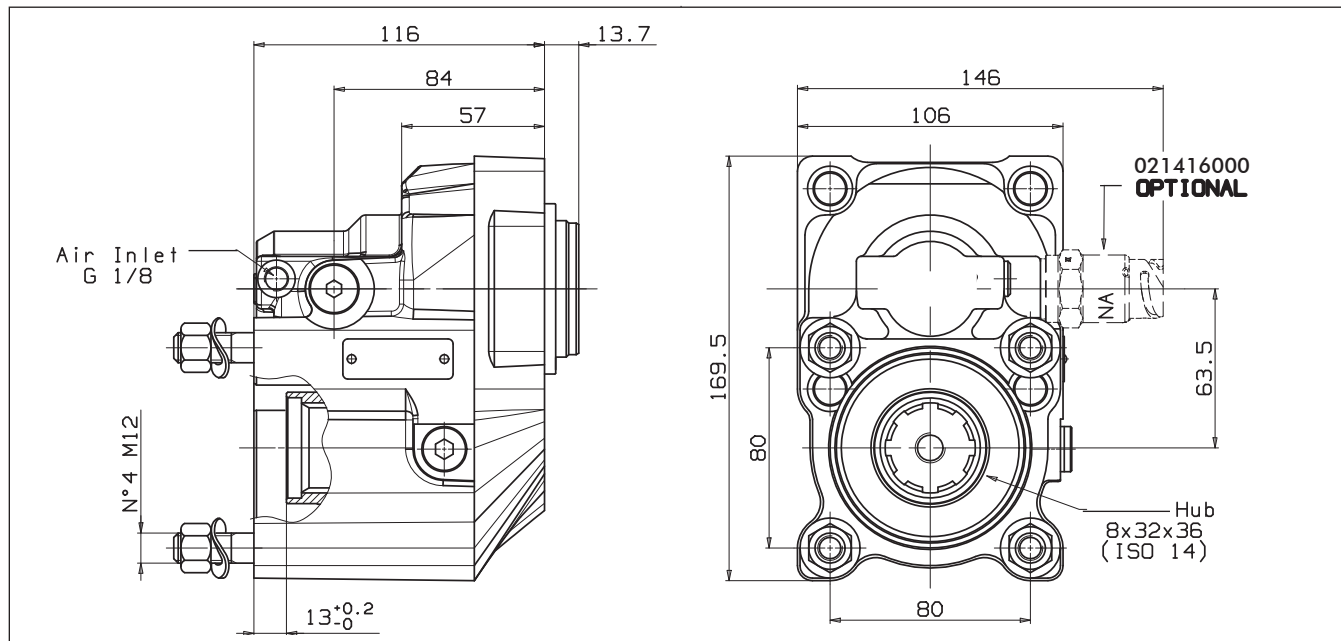

HYVA PTO'S

PNEUMATICALLY CLUTCH POWER TAKE-OFF

Hyva

Partno. PTO: 021215022-021215025-021215024

Type Gearbox:

ZF-ECOSPLIT - EATON

MERCEDES - VOLVO

Page 1 / 1

Specifications

Type Gearbox	ZF-ECOSPLIT - EATON MERCEDES - VOLVO		
PTO ratio@1000 eng. rpm	SEE INDEX		
Max torque	021215022 300 Nm	021215025 250 Nm	021215024 250 Nm
Mounting side	Rear		
Output	Rear		
Rotation	Acw		